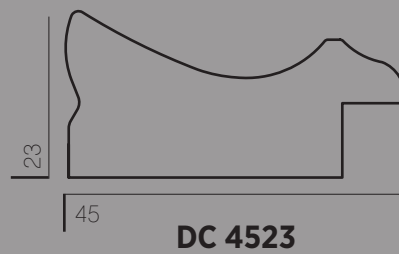

Valencia

Collection