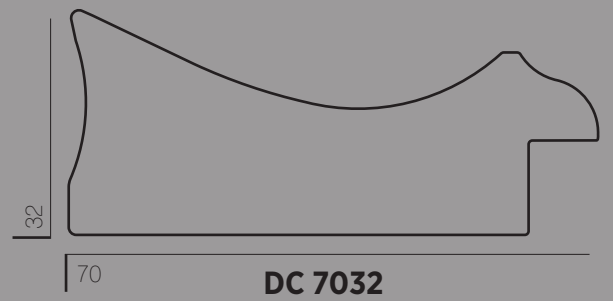

Valencia

Collection